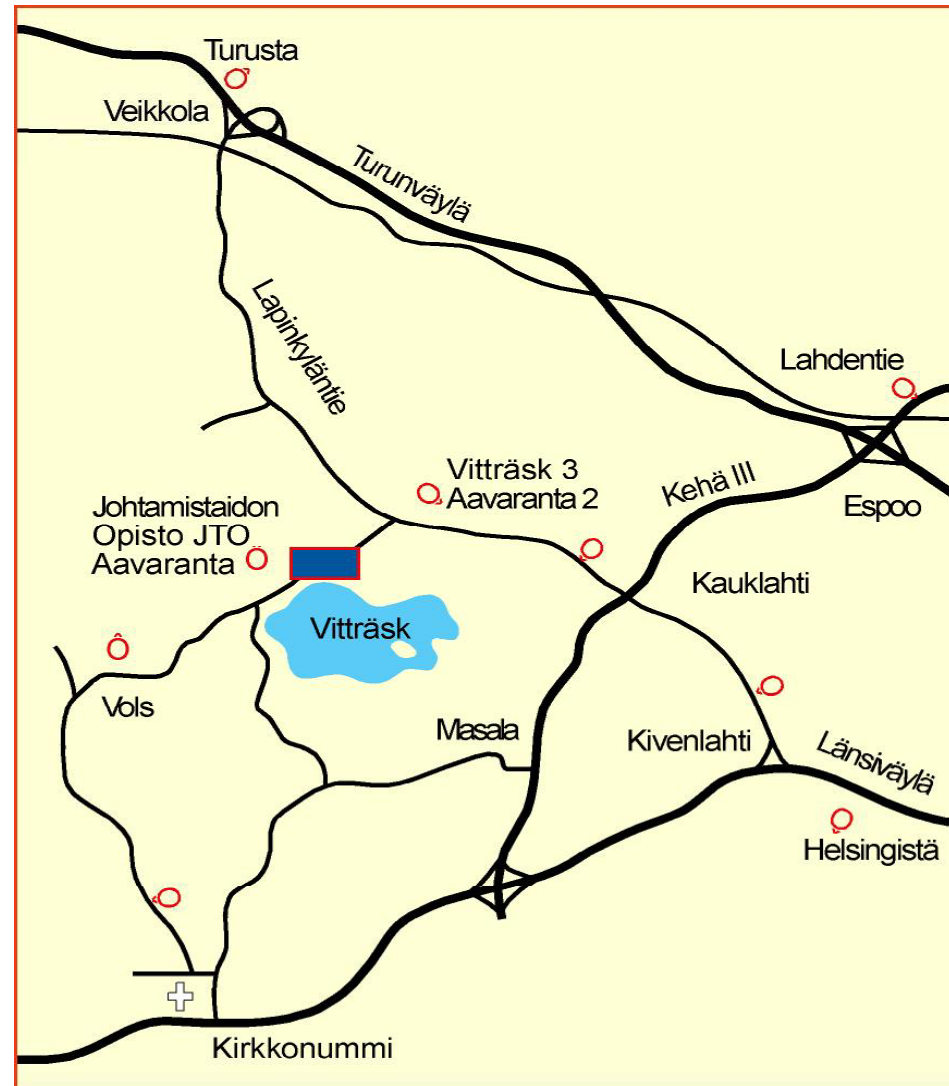

DRIVING INSTRUCTION

FROM TURKU

Drive along highway 1(E18) to Veikkola. Drive straight to road 1131 to Lapinkylä. Drive straight 10 km. Turn to right at the crossing with a sign AAVARANTA 2.

FROM HANKO

From road 51 turn to Ring III, drive east to Siuntio-Espoonlahti crossing. Turn to Siuntio and drive 5 km straight. Turn left at the crossing with a sign AAVARANTA 2.

FROM AIRPORT

Drive along Ring III west to Siuntio-Espoonlahti crossing, turn to Siuntio and drive 5 km straight. Turn to left at the crossing with a sign AAVARANTA 2

FROM HELSINKI

Drive along road 51 to Kauklahti-Kivenlahti crossing, turn to Kauklahti and drive 10 km straight. Turn to left at the crossing with a sign AAVARANTA 2.